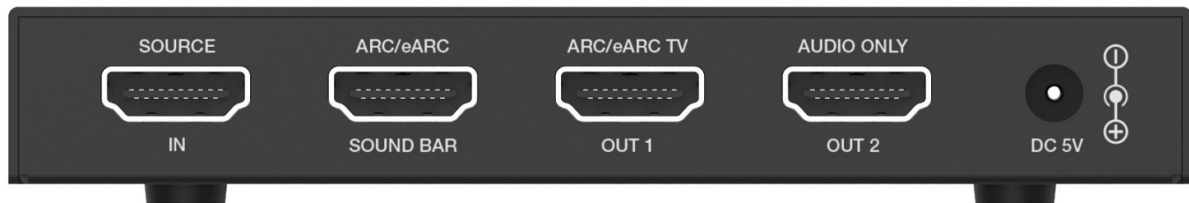

**Model** : ATZ VC-HDMI-V2-HDMI+eARC

**Description:** HDMI v2.0 4K@60 18Gbps ARC/eARC Audio Adapter

This 4K HDMI ARC/eARC Audio Adapter is capable to output Dolby Atmos audio from an external HDMI source to eARC/ARC sound systems. Since compliant with audio formats such as LPCM, Dolby True HD and DTS-HD Master Audio, this adapter is a perfect solution for connecting SONOS ARC/BOSE 500/BOSE 700 Soundbars and other eARC/ARC audio/video receivers. It also provides a dedicated HDMI output port for outputting audio only when connecting with legacy AVR without eARC/ARC function.

## Features:

- HDMI 2.0b and HDCP 2.3 compliant
- Support 18Gbps video bandwidth
- Support video resolution up to 4K2K@60Hz with 24-bit RGB/YCbCr 4:4:4
- Support HDR, HDR10, HDR10+, Dolby Vision and HLG pass through
- Support HDMI audio formats: LPCM, Dolby Digital/Plus/EX, Dolby TrueHD, DTS, DTS-EX, DTS-96/24, DTS High Res, DTS-HD Master Audio, DSD
- Perfect solution for SONOS ARC/BOSE 500/BOSE 700 Soundbars and other eARC/ARC audio/video receivers
- Dedicated HDMI port for outputting audio only when connecting with legacy AVR without eARC/ARC function
- Built-in Equalizer, Retiming and Driver
- Auto EDID management
- Compact design for easy and flexible installation