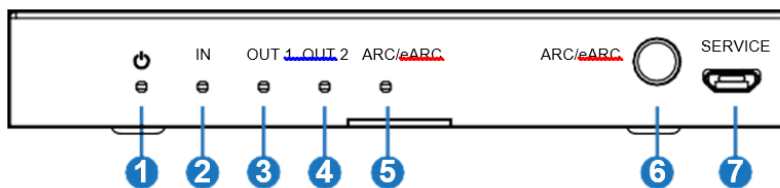

Model : ATZ VC-HDMI-V2-HDMI+eARC

Description: HDMI v2.0 4K@60 18Gbps ARC/eARC Audio Adapter

Power Consumption	2.28W (Max)
Operation Temperature	0°C ~ 40°C / 32°F ~ 104°F
Storage Temperature	-20°C ~ 60°C / -4°F ~ 140°F
Relative Humidity	20~90% RH (non-condensing)

Operation Controls and Functions

Front Panel

Rear Panel