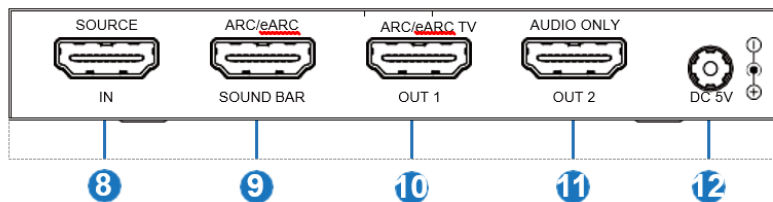

No.	Name	Function Description
1	POWER LED	When the device is powered on, the red LED will light on.
2	HDMI IN LED	When the HDMI IN port connects with a signal source, the green LED will light on.
3	HDMI OUT1 LED	When the HDMI OUT1 port connects with a display, the green LED will light on.
4	HDMI OUT2 LED	When the HDMI OUT2 port connects with a display, the green LED will light on.
5	ARC/eARC LED	When the ARC/eARC function is turned on, the green LED will light on.
6	ARC/eARC button	Press this button, the ARC/eARC function will be enabled; Press it once again, the function will be disabled.
7	SERVICE port	Firmware update port.
8	HDMI IN	HDMI signal input port, connect to a HDMI source device such as DVD or PS5 with the HDMI cable.
9	SOUND BAR	ARC/eARC-capable audio signal output port, connect to a Soundbar with the HDMI cable.
10	HDMI OUT1	ARC/eARC-capable HDMI signal output port, connect to a TV with ARC/eARC function.
11	HDMI OUT2	Dedicated audio signal output port, connect to an Amplifier or TV. When connecting to a TV set, it will output audio only with black screen.
12	DC 5V	DC 5V Power input port.