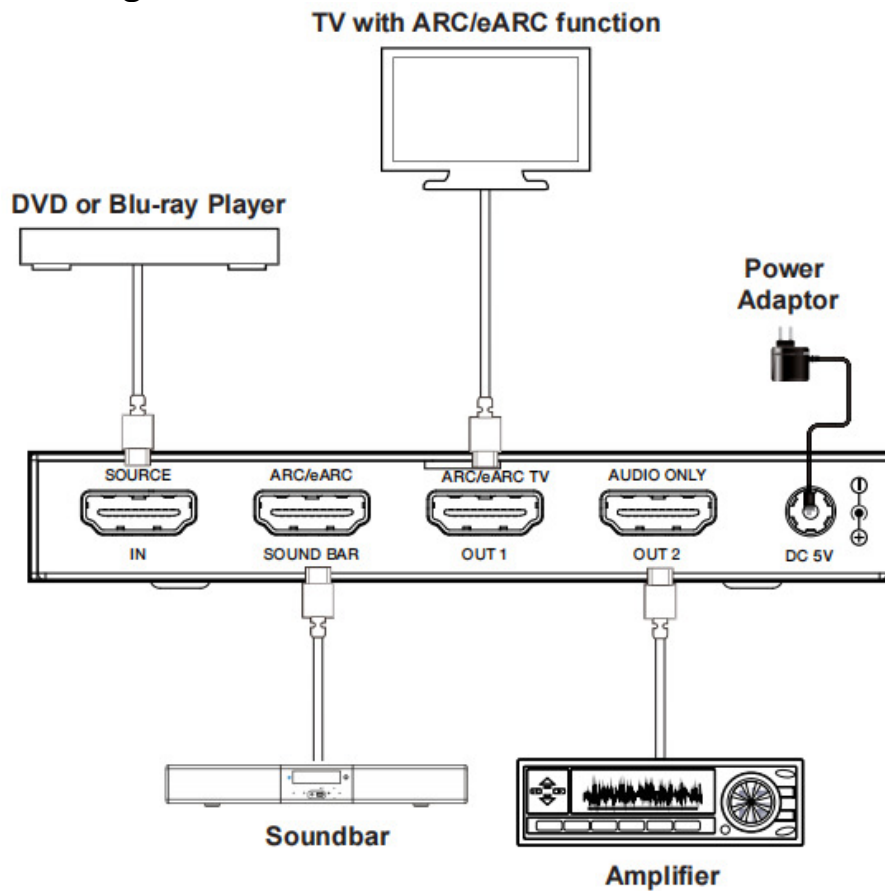

Model : ATZ VC-HDMI-V2-HDMI+eARC

Description: HDMI v2.0 4K@60 18Gbps ARC/eARC Audio Adapter

Package Includes:

- 1× 4K HDMI ARC/eARC Audio Adapter
- 1× 5V/1A American Standard Power Adaptor
- 1× User Manual

Product Diagram:

Warranty: 2 years

Warranty is effective from the date of original delivery.

This warranty shall be void if a serial number has been removed from the product.

HDMI

The terms HDMI and HDMI High-Definition Multimedia interface, and the HDMI Logo are trademarks or registered trademarks of HDMI Licensing LLC in the United States and other countries.