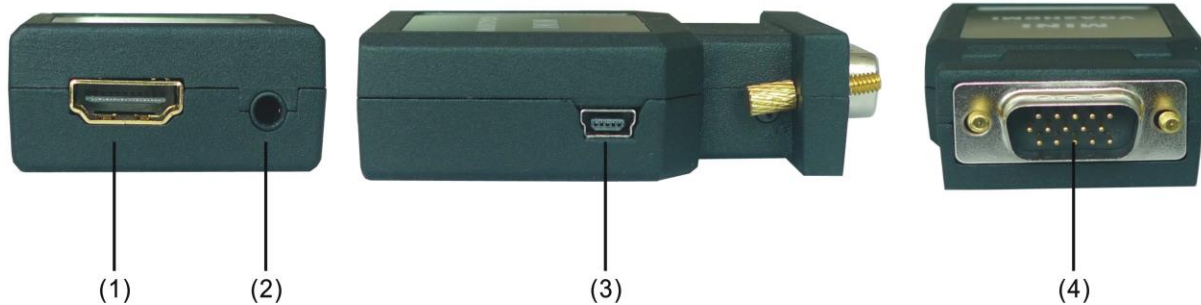

Model : ATZ VC-HDMI-VGA+RGB-M

Description: HDMI to VGA/Component+Audio/Optical mini Converter

Model : ATZ VC-HDMI-VGA+RGB-M

Description: HDMI to VGA/Component+Audio/Optical mini Converter

Introduction:

This mini HDMI to VGA/YPbPr converter is designed for TV or projector with component video or PC with VGA video inputs. It adopts the newest highly integrated video processing ICs to convert high-definition HDMI signal to high-resolution VGA signal or high-definition YPbPr component video signal. It provides the stereo and SPDIF audio output at the same time. Pure signal processing through hardware, a great compact gadget of high quality.

Features:

1. no need to install drivers, portable, flexible, plug and play.
2. Low power, No power adaptor .
3. Support analog video output (VGA or YPbPr).
4. Support analog 2CH stereo at the 3.5mm L/R audio output.
5. Support 5.1CH high-definition digital audio signal at SPDIF output.

Model : ATZ VC-HDMI-VGA+RGB-M

Description: HDMI to VGA/Component+Audio/Optical mini Converter

- (1).....HDMI Input
- (2).....Audio Output or SPDIF Output
- (3).....USB 5V Input (Optional)
- (4).....VGA Output or YPBPR Output

Specifications:

1. Input ports: 1xHDMI.
2. Output ports: 1xVGA, 1xYPbPr, 1x3.5mmPhoneJack, 1xSPDIF.
3. Dimensions(mm): 72(D)x41(W)x18(H)
4. Wight (g): 120
5. VGA Output Resolution: 640x480@60/72/75/85Hz,
800x600@60/72/75/85Hz,
1024x768@60/70/75/85Hz,
1152x864@75Hz,1280x720@60Hz,
1280x768@60Hz,1280x800@60Hz,
1280x960@60Hz,1280x1024@60Hz,
1360x768@60Hz,1440x1050@60Hz,
1440x900@60Hz,1680x1050@60Hz,
1600x1200@60Hz,1920x1080@60Hz,
6. YPbPr Output Resolution: 480i/60Hz, 480p/60Hz, 576i/60Hz, 576p/60Hz,
720p50/60Hz,1080i50/60Hz,1080p50/60Hz.